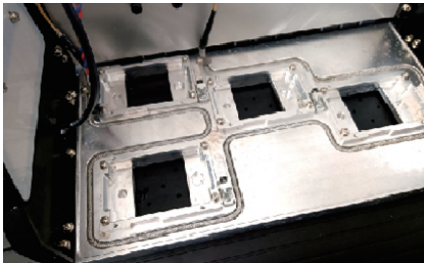

Printing Speed with 4 heads and 4 Color:

4pass-360x2400dpi	100 sqm/h
6pass-720x1800dpi	85 sqm/h
8pass-720x2400dpi	70 sqm/h

Technical Characteristics

Intelligent inkjet printing technology and variable ink droplets ensure perfect printing output, greatly improve the printing speed, and meet requirements of users for printing quality and speed

1. You can choose to set up printing automatically or manually
2. Feeding calibration can be used in the printing process
3. You can choose to control the printer from the computer or printer panel
4. Automatic continuous cleaning of ink tubes

Stable 3L bulk system ensures amazing printing speed

THK high-precision mute rail

Automatic moisturizing cleaning assembly ensures the stability of head cleaning and improves working stability

Heating of the bottom plate of the heads