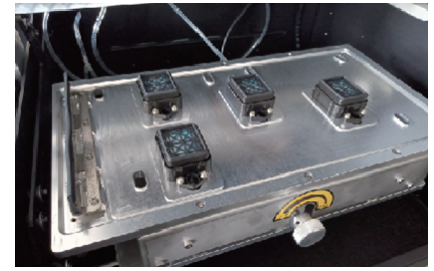

Printing Speed with 4 heads and 4 Color:

4pass-360x2400dpi	100 sqm/h
6pass-720x1800dpi	85 sqm/h
8pass-720x2400dpi	70 sqm/h

Technical Characteristics

Intelligent inkjet printing technology and variable ink droplets ensure perfect printing output, greatly improve the printing speed, and meet requirements of users for printing quality and speed

Stable 3L bulk system ensures amazing printing speed

THK high-precision mute rail

Automatic moisturizing cleaning assembly ensures the stability of head cleaning and improves working stability

Heating of the bottom plate of the heads

High quality DC servo motor with good stability and long life

New pinch roller structure of three in group brings more stable feeding precision

Technical Specifications

		OR-3202	OR-3204
Model		OR-3202	OR-3204
Print head		2 i3200-E1 Print Heads	4 i3200-E1 Print Heads
Printing Technology		Piezoelectric Inkjet	
Acceptable Media	Width	3250 mm	
	Thickness	1 mm	
	Weight	80 kg	
Print Resolution		Maximum 2400 dpi	
Printing Width		210-3200 mm	
Ink	Type	Eco-Solvent Ink	
	Capacity Color	Continual Ink Supply System (1.5L ink tank) 4 colors (Cyan, Magenta, Yellow, Black Ink)	3L ink Tank
Media Heating System		Intergrated post heater & Infrared Dryer & Fan system	
Interface		LAN	
Power Supply		AC 220V + 10%, 16A, 50/60 HZ	
RIP		Photo Print	
Machine size / weight		4620x970x1580 mm / 780kg	4620x970x1580 mm / 800kg
Package size / weight		Whole:4800x1070x1790 mm Split:4950x760x1130 mm /850kg	Whole:4800x1070x1790 mm Split:5050x760x1280 mm /880kg
Power		Operating status:7500W	
Environment	Power on	Temperature: 59F to 90F [15C to 32C] (68 F [20C] / Humidity: 35 to 80% (no condensation)	
	Power off	Temperature: 41F to 104F [5C to 40C] / Humidity: 20 to 80% (no condensation)	
Accessories		USB cable, media clamp, manual, drain bottle, ink cartridges, RIP software, etc.	