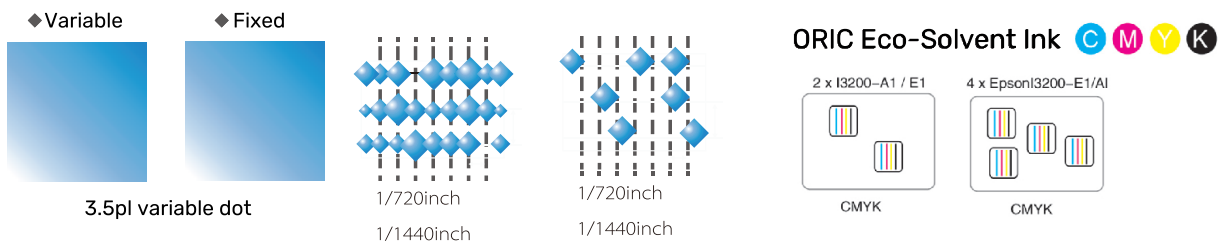

Large format Printing Machines

ORIC 3.2m eco-solvent printing machine with 2/4 Epson i3200 print heads

Printing Speed with 2 heads and 4 Color:

4pass-360x2400dpi	52 sqm/h
6pass-720x1800dpi	45 sqm/h
8pass-720x2400dpi	35 sqm/h

Printing Speed with 4 heads and 4 Color:

4pass-360x2400dpi	100 sqm/h
6pass-720x1800dpi	85 sqm/h
8pass-720x2400dpi	70 sqm/h

Technical Characteristics

Intelligent inkjet printing technology and variable ink droplets ensure perfect printing output, greatly improve the printing speed, and meet requirements of users for printing quality and speed

High quality DC servo motor with good stability and long life

New pinch roller structure of three in group brings more stable feeding precision

Technical Specifications

		OR-3202	OR-3204
Model		OR-3202	OR-3204
Print head		2 i3200-E1 Print Heads	4 i3200-E1 Print Heads
Printing Technology		Piezoelectric Inkjet	
Acceptable Media	Width	3250 mm	
	Thickness	1 mm	
	Weight	80 kg	
Print Resolution		Maximum 2400 dpi	
Printing Width		210-3200 mm	
Ink	Type	Eco-Solvent Ink	
	Capacity Color	Continual Ink Supply System (1.5L ink tank) 4 colors (Cyan, Magenta, Yellow, Black Ink)	3L ink Tank
Media Heating System		Intergrated post heater & Infrared Dryer & Fan system	
Interface		LAN	
Power Supply		AC 220V + 10%, 16A, 50/60 HZ	
RIP		Photo Print	
Machine size / weight		4620x970x1580 mm / 780kg	4620x970x1580 mm / 800kg
Package size / weight		Whole:4800x1070x1790 mm Split:4950x760x1130 mm /850kg	Whole:4800x1070x1790 mm Split:5050x760x1280 mm /880kg
Power		Operating status:7500W	
Environment	Power on	Temperature: 59F to 90F [15C to 32C] (68 F [20C] / Humidity: 35 to 80% (no condensation)	
	Power off	Temperature: 41F to 104F [5C to 40C] / Humidity: 20 to 80% (no condensation)	
Accessories		USB cable, media clamp, manual, drain bottle, ink cartridges, RIP software, etc.	